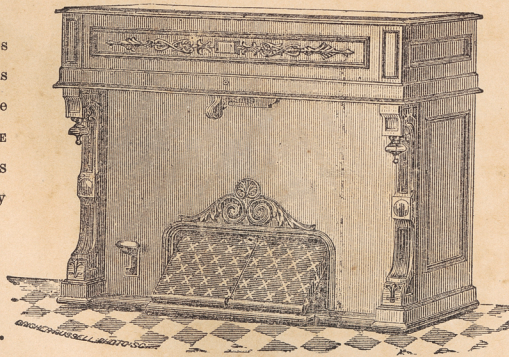

STECK & Co.'s PIANOS

These instruments now so universally used in public and private, have attained a popularity equalled by no other Piano, (in so short a time,) in this or any other country.

They are remarkable for their Elasticity of touch, pure singing quality of tone and great volume. Each one Warranted FIVE YEARS.

For Sale in Philada., only by
J. E. GOULD,
7th & Chestnut Sts.

GEORGE STECK & CO.'S PIANO FORTES,

SEVENTH AND CHESTNUT, PHILADELPHIA.

THE CELEBRATED M'LORENCE
REVERSIBLE FEED
LOCK & KNOT
STITCH
SEWING MACHINES

EVANS' CENTRAL
OFFICE 630 CHESTNUT ST. PHILADELPHIA

THE PO
W

South